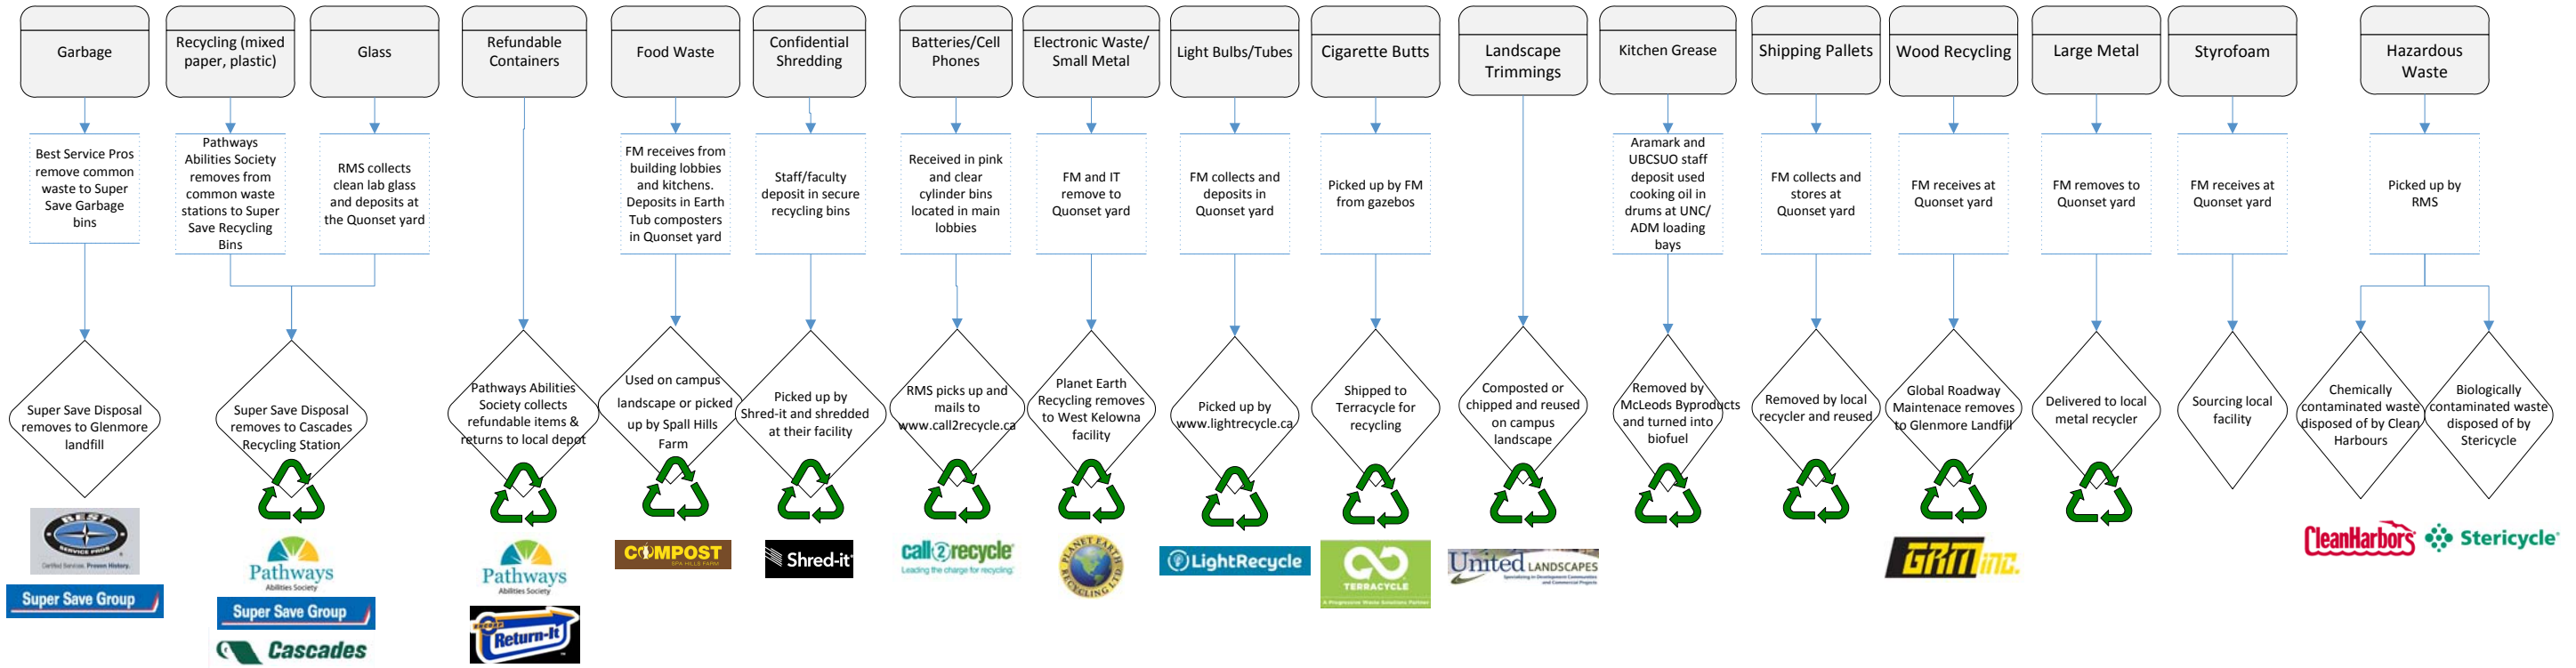

UBCO Waste Removal

Facilities Management 2019

FM = Facilities Management
RMS = Risk Management Services